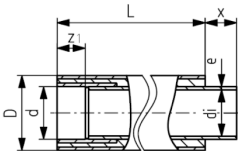

Pre-Insulated Pipe

Pipes pre-insulated, ABS metric (5 meters)

E

Model:

- insulated length: 5m
- Outer jacket impact resistant. Color: black
- Insulation made from PUR

d [mm]	D [mm]	PSI	Part No.	USD/m	lbs/meter	di [inch]	closest inch	Refrigeration Size [inch]
25	90	150	169 017 682	65.00	2.866	0.80	¾	7/8
32	90	150	169 017 683	65.00	3.307	1.11	1	1 1/8
40	110	150	169 017 684	76.00	4.189	1.39	1 ¼	1 3/8
50	110	150	169 017 685	82.00	4.630	1.73	1 ½	1 5/8
63	125	150	169 017 686	101.00	5.952	2.18	2	2 1/8
75	140	150	169 017 687	118.00	7.716	2.60	2 ½	2 5/8
90	160	150	169 017 688	146.00	9.700	3.12	3	3 1/8
110	180	150	169 017 689	178.00	12.125	3.81	4	4 1/8
140	225	150	169 017 691	258.00	18.739	4.87	5	
160	250	150	169 017 692	278.00	23.148	5.52	6	6
200	280	150	169 017 693	391.00	29.762	6.91	8	
225	315	150	169 017 694	484.00	40.785	7.76	8	

Pipe pre-insulated ABS metric

Model:

- insulated length: 6m (as an option: available in 5m)
- Outer jacket impact resistant. Color: black
- Insulation made from PUR
- ready for connection with free pipe end and integrated socket

E

d [mm]	D [mm]	PSI	Part No.	USD	lbs/meter
250	355	90	169 017 665	1020.00	32.849
280	400	90	169 017 666	1280.00	41.226
315	450	90	169 017 667	1660.00	52.249

d [mm]	x [mm]	L [inch]	closest inch	e [inch]	di [inch]	Z1 [inch]
250	150	236.22	10	0.38	9.09	5.12
280	165	236.22	10	0.42	10.18	5.71
315	185	236.22	12	0.48	11.45	6.50