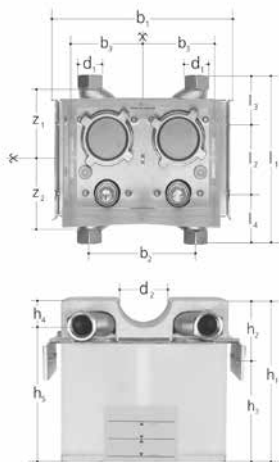

Products

JRG Concealed shut-off/counter unit compact

- Material: gunmetal, steel

JRG Code	GF Code	Weight (kg)
5917.320	355 566 532	3.180

GN	d1 Rp	d2	b1	b2	b3	h1	h2	h3	h4	h5	l1	l2	l3
(inch)	(inch)	(mm)	(mm)	(mm)	(mm)	(mm)	(mm)	(mm)	(mm)	(mm)	(mm)	(mm)	(mm)
¾	¾	61	233	140	96	144 - 186	71	73 - 115	27	117 - 159	210	84	61

l4	z1	z2
(mm)	(mm)	(mm)
65	87	91