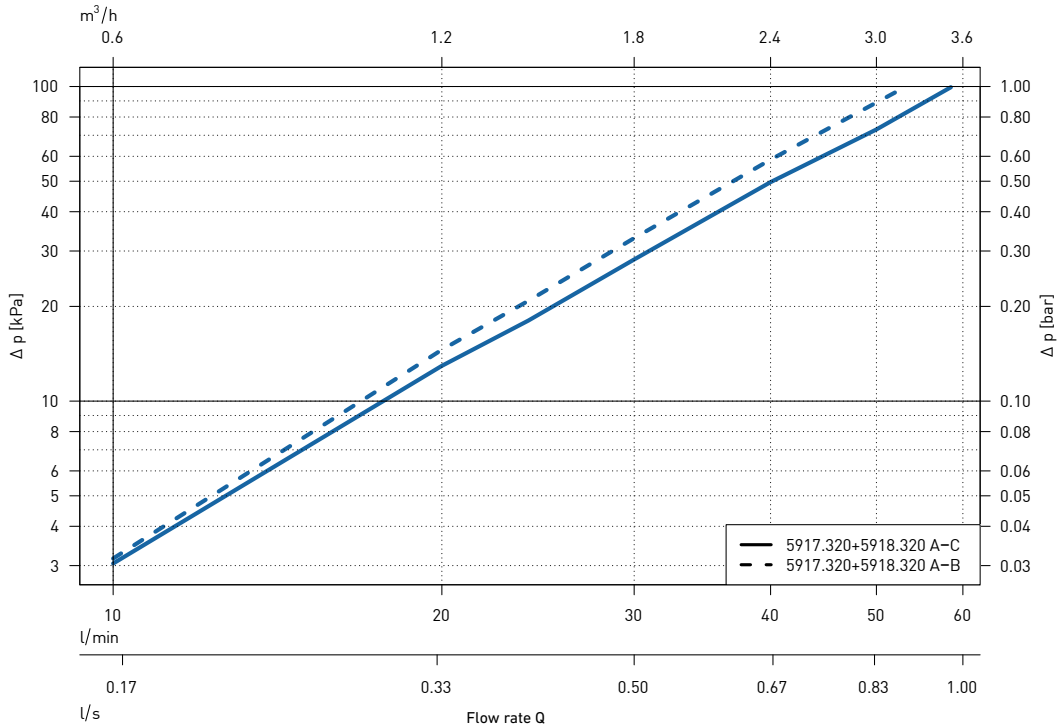

+ Nomograms

Pressure drop JRG concealed shut-off/counter unit compact and JRG connection kit