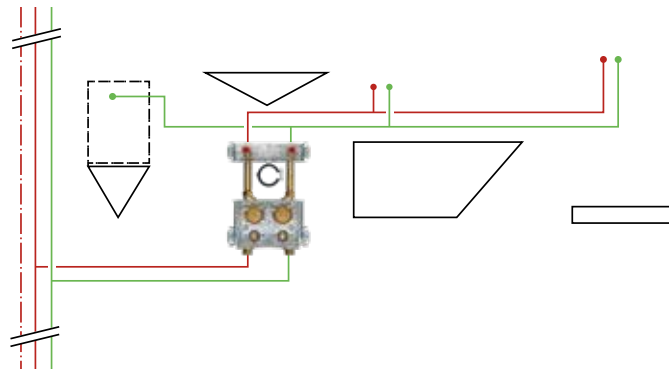

JRG Code	Designation	Dimension	K_{vs}-value	ζ-value
		[GN]	[m³/h]	[-]
5917.320	JRG concealed shut-off/counter unit compact	¾	3.5	20.9
5918.320	JRG connection kit Flow path A-B	¾-½	6.6	5.9
5918.320	JRG connection kit Flow path A-C	¾	7.5	4.6
5917.320 + 5918.320	JRG concealed shut-off/counter unit compact incl. JRG connection kit Flow path A-B	¾-½	3.2	25.0
5917.320 + 5918.320	JRG concealed shut-off/counter unit compact incl. JRG connection kit Flow path A-C	¾	3.5	20.9

+ Installation example

+ Technical data

Application

The JRG concealed shut-off/counter unit compact and connection kit are approved for the following applications:

JRG Code	PN	t_{max} *
5917.320 JRG concealed shut-off/counter unit compact	100 kPa (10 bar)	65°C
5918.320 JRG connection kit		

* Temperatures up to 90°C permissible for short periods (maximum 1 hour per week) during thermal disinfection. With the counter mounted, manufacturer's instructions must be observed.

Noise behaviour

JRG Code	Dimension	Valve group
5917.320*	DN20	I

* without measuring capsule

Mounting Position

The JRG concealed shut-off/counter unit compact can be mounted in any position, however, the measuring capsule must not be mounted facing downwards. It is important that the JRG concealed shut-off/counter unit compact be installed free of stress.

Installation Instructions

Observe locally applicable guidelines, standards and regulations when installing the JRG concealed shut-off/counter unit compact and the JRG connection kit.