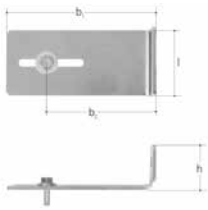

Products

JRG Adapter wall mounting

- Description: to JRG concealed shut-off/counter unit compact, connection kit
- Material: steel
- 2 pieces/packet

JRG Code	GF Code	Weight (kg)	b1 (mm)	b2 (mm)	h (mm)	l (mm)
5917.003	355 566 555	0.400	128	64 - 114	39	56