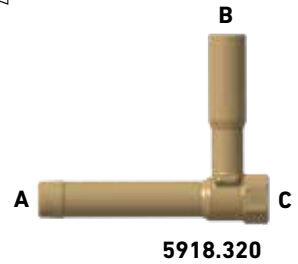

Pressure drop individual components