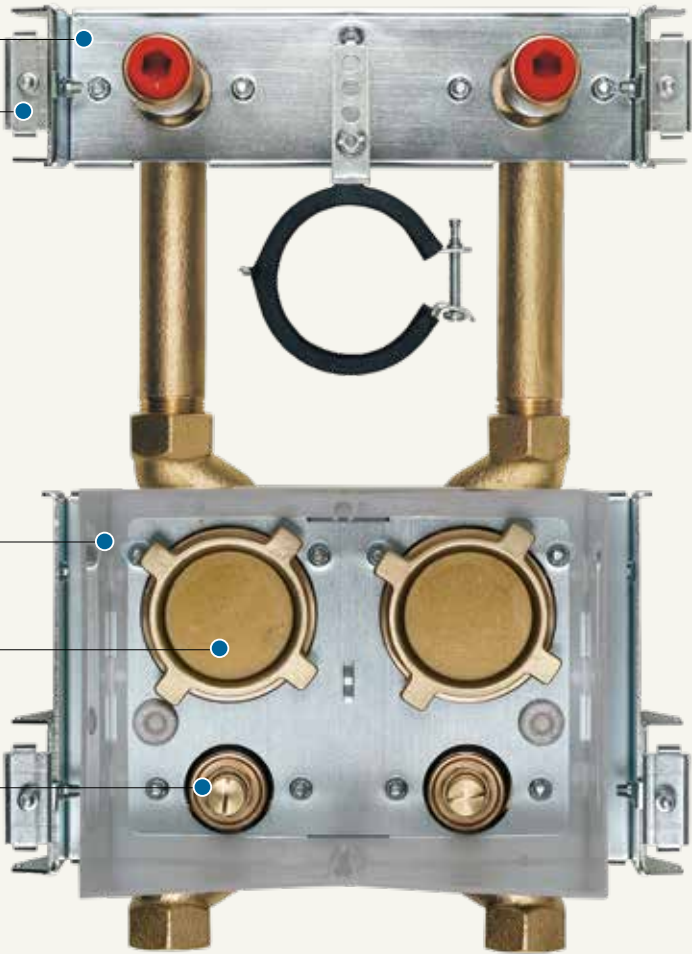

## + Properties

JRG connection kit  
 $\frac{3}{4}$ "- $\frac{1}{2}$ "- $\frac{3}{4}$ "

Adapter for GIS connection\*

JRG concealed shut-off/counter unit compact  $\frac{3}{4}$ "

KOAX water counter connection kit

Straight-seat shut-off valve

\*Adapter for connections

Adapter for GIS connection

Adapter for Duofix connection

Adapter for wall connection

The JRG concealed shut-off/counter unit compact for drinking water installations consists of a straight-seat shut-off valve and KOAX water counter connection part – for cold and hot water.