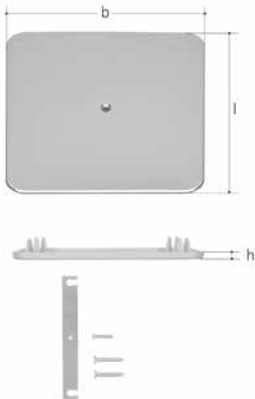

JRG Cover, chromium-plated

- Description: to JRG concealed shut-off/counter unit compact, connection kit
- Material: plastic

JRG Code	GF Code	Weight (kg)	b (mm)	h (mm)	l (mm)
5917.010	355 566 536	0.200	217	8	174