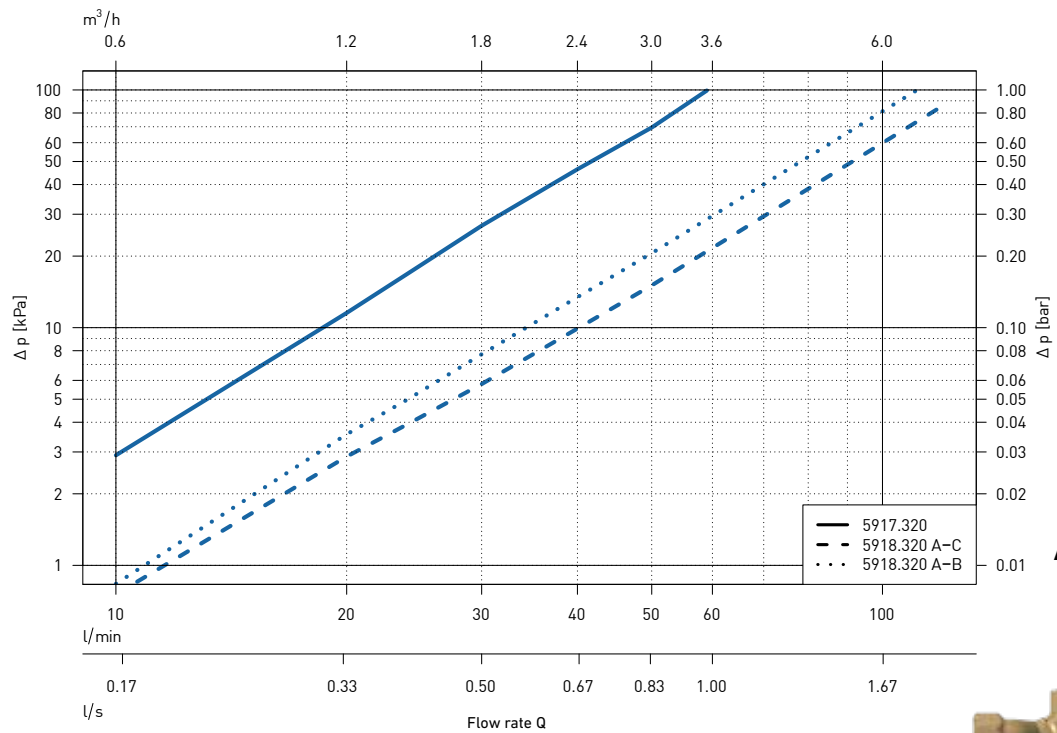

Pressure drop individual components